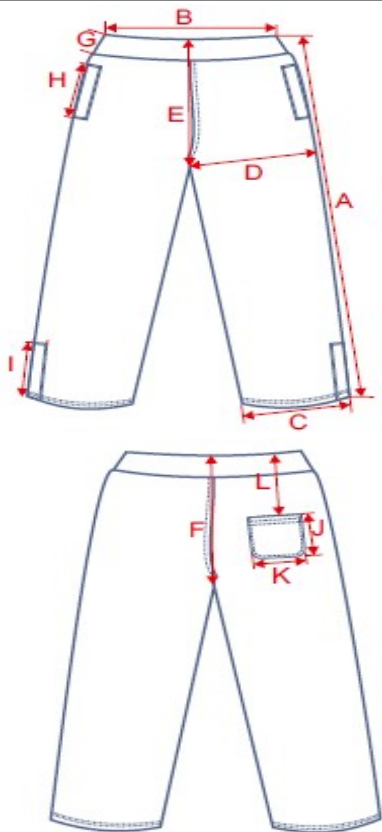

## TB014B\_Sweatpants

	Description		S	M	L
<b>A</b>	Length incl. Waistcuff	cm	103	106	110
<b>B</b>	1/2 Waist Width	cm	33	35	37
	1/2 Hip Width (10 cm above crotch)	cm	55	58	61
<b>C</b>	1/2 Leg opening Width	cm	16	17	18
<b>D</b>	1/2 thigh Width	cm	35	36	37
<b>E</b>	Front rise incl. Waistcuff	cm	37	38	39
<b>F</b>	Back rise incl. Waistcuff	cm	42.5	44	45.5
<b>G</b>	Waistcuff Height	cm	4.5	4.5	4.5
<b>H</b>	Sidepocket opening	cm			
<b>I</b>	Zipperlength	cm	20	20	20
<b>J</b>	Backpocket Height	cm	17	17	17
<b>K</b>	Backpocket Width	cm	15	15	15
<b>L</b>	Distance of Backpocket from Waistedge	cm			
	Leg opening elastic band	cm	2.5	2.5	2.5
<b>N</b>		cm			
<b>O</b>		cm			
<b>P</b>		cm			
<b>Q</b>		cm			
<b>R</b>		cm			
<b>S</b>		cm			
<b>Comments</b>					
<b>Fitting</b>			Urban Fit		
<b>Article Description</b>			Sweatpants, zippers at th		
<b>Fabric</b>			65% cotton/ 35% Polyest		
<b>Colors</b>			black, brown, c.green, ch		

<b>XL</b>	<b>XXL</b>	<b>XXXL</b>
113	116	120
39	41	43
64	67	70
19	20	21
38	39	40
40	41	42
47	48.5	50
4.5	4.5	4.5
20	20	20
17	17	17
15	15	15
2.5	2.5	2.5

one leg, sidepockets, one back-pocket

weight, ca. 380 gsm